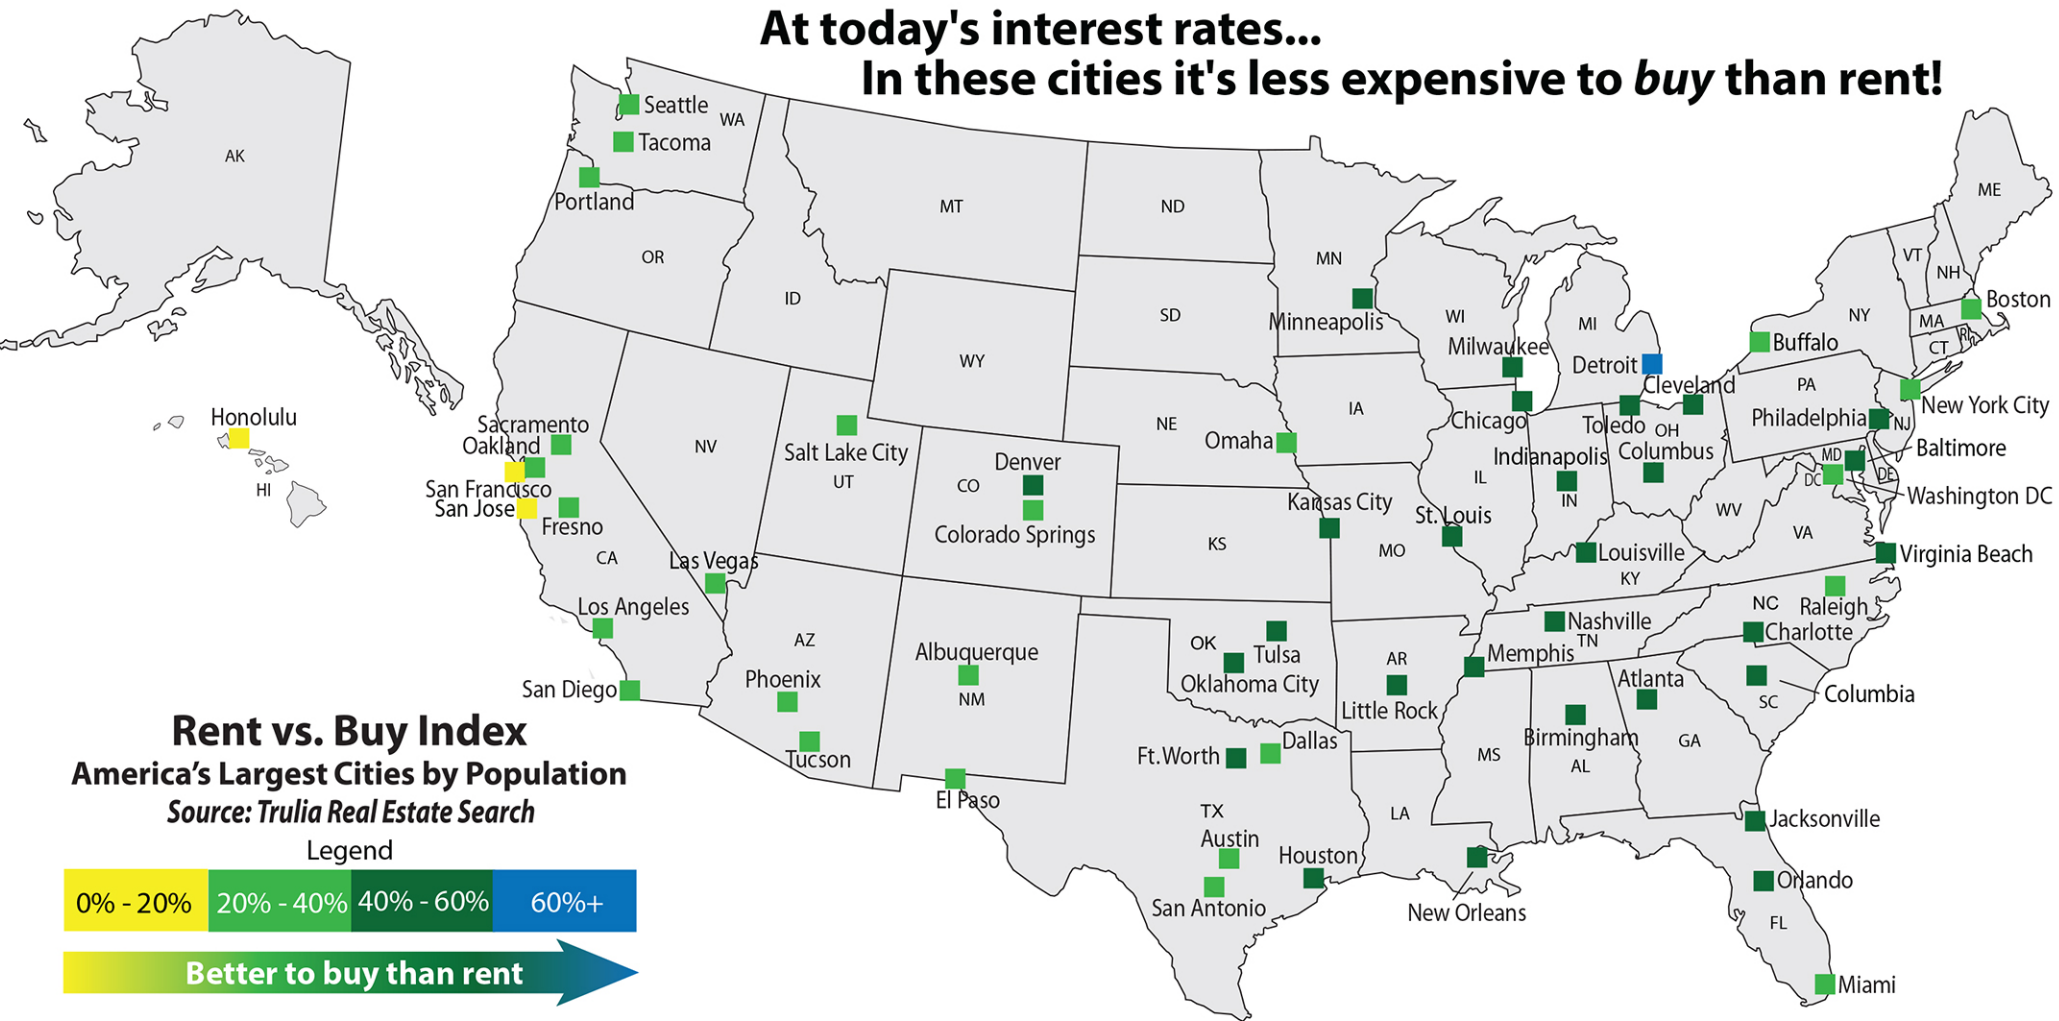

At today's interest rates... In these cities it's less expensive to *buy* than rent!

Doug Perry
MLO 92075
Senior Mortgage Consultant
Branch Manager
Phone: (425) 453-6669 (MONY)
Mobile: (206) 399-8484
Toll Free: (866) 559-6669 (MONY)
Doug.Perry@WVMB.com
www.DougPerryGroup.com